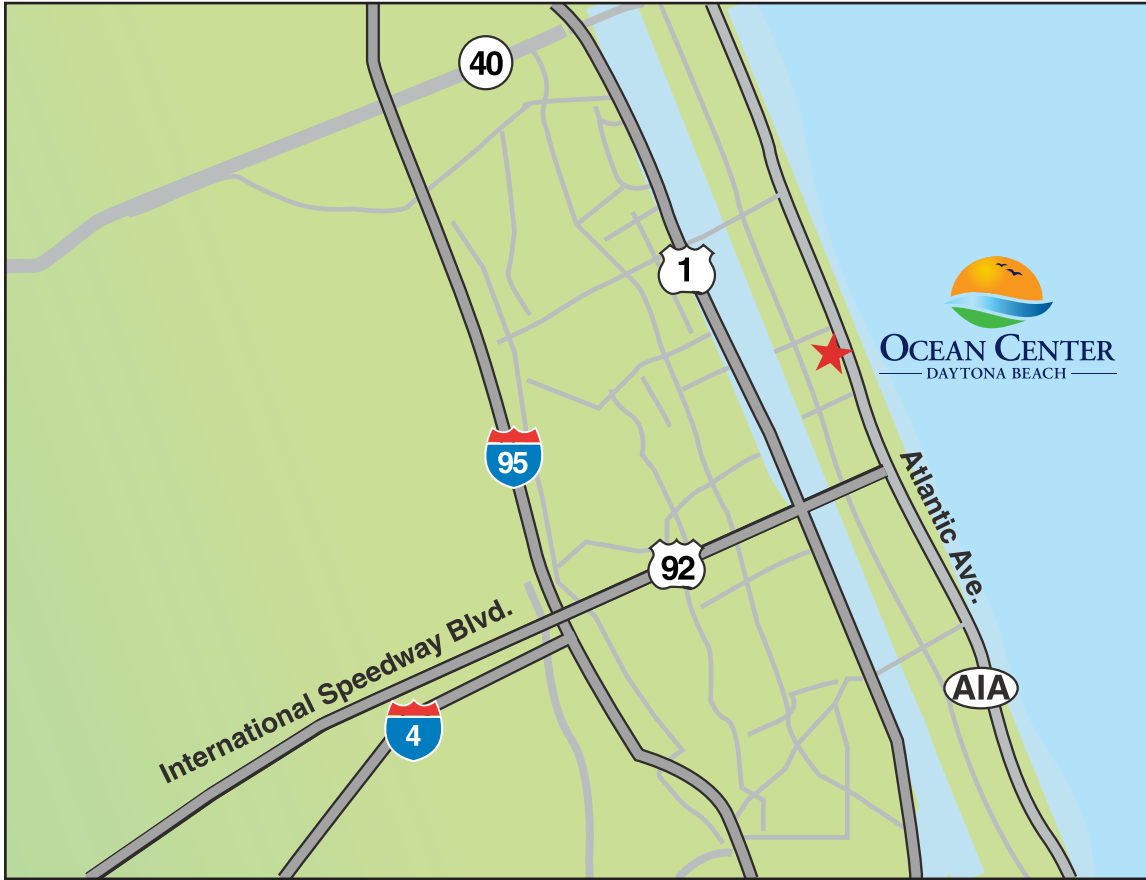

# MAP, DIRECTIONS AND PARKING

## DIRECTIONS

Located near the intersection of I-4 and I-95, exit I-95 (exit# 261A) at International Speedway Blvd. (S.R. 92) and head east seven miles to N. Atlantic Avenue (S.R. A1A). Turn left (north) and travel one mile to the Ocean Center.

## PARKING INFORMATION

701 Earl Street  
Daytona Beach, FL 32118  
386.238.3110